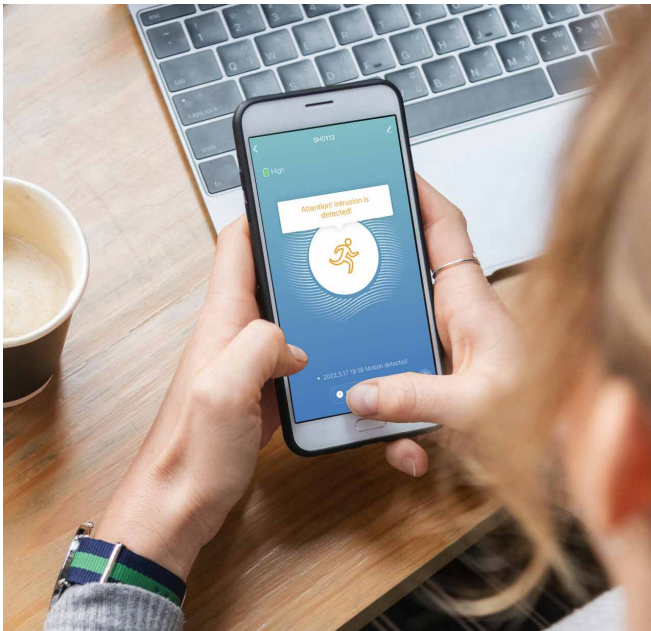

Remote Monitor from Anywhere

Monitor your house from anywhere with your phone via the app, even if you're not at home.