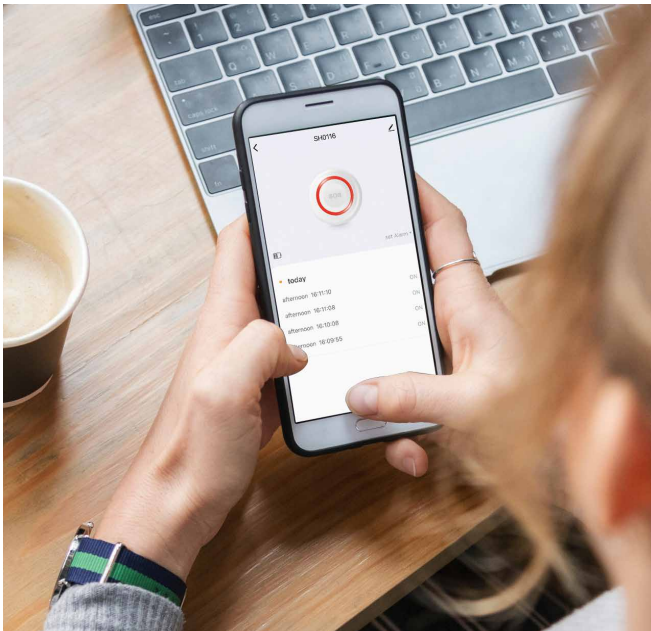

LogiLink®

Wireless Smart SOS Call Button

Art. No.: SH0116

Alert Button for Emergencies

Attach SOS button to elders' wheelchair or wrist with lanyard. When help is needed, they can press the button and it will notify you via free smartphone app using Wi-Fi connection.

App Remote Monitor

Smart SOS Call Button can be monitored through your existing Wi-Fi network via the free *Smart Life* or *Megos Smart Home* app.

Smart Life

Megos Smart Home

Download the free APP from the App Store or Google Play store.

Convenient for patient/elderly/handicapped/sick who is seeking attention; also can be mounted under shop's counter as SOS button.

Remote Monitor from Anywhere

When button is pressed, it will send a push notification to your phone immediately, anywhere you are.